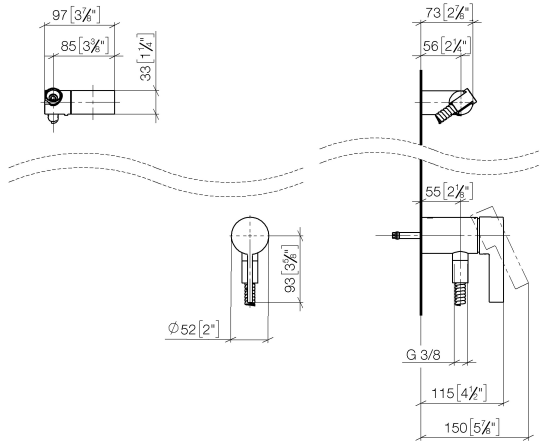

Concealed single-lever mixer with integrated shower connection with hand shower set without hand shower - Chrome

IMO

36 002 970

- metal shower hose 1750mm with integrated anti-twist protection
- This article does not include a hand shower!**
Intrinsic protection against back flow.

Required miscellaneous

	Concealed wall mounting - •max. recess depth 105 mm •min. recess depth 80 mm	35 050 970 90
--	---	---------------

Required miscellaneous

	Hand shower FlowReduce - Chrome	28 012 979-00 0010
--	--	--------------------

Concealed single-lever mixer with integrated shower connection with hand shower set without hand shower - Chrome

IMO

36 002 970
mm [inches]

Certificates

Belgaqua_21-025- WRAS_2011027. LGA_29928.
27_1.

36 002 970

Spare parts list

No.	Item Number	Name	Quantity used	Delivery time
1	28 060 970-00	Wall bracket swivel - Chrome	1	10
2	28 322 970-00	Metal shower hose 1/2" x 3/8" x 1750 mm - Chrome	1	2
3	36 050 970-00	Concealed single-lever mixer with integrated shower connection - Chrome	1	10